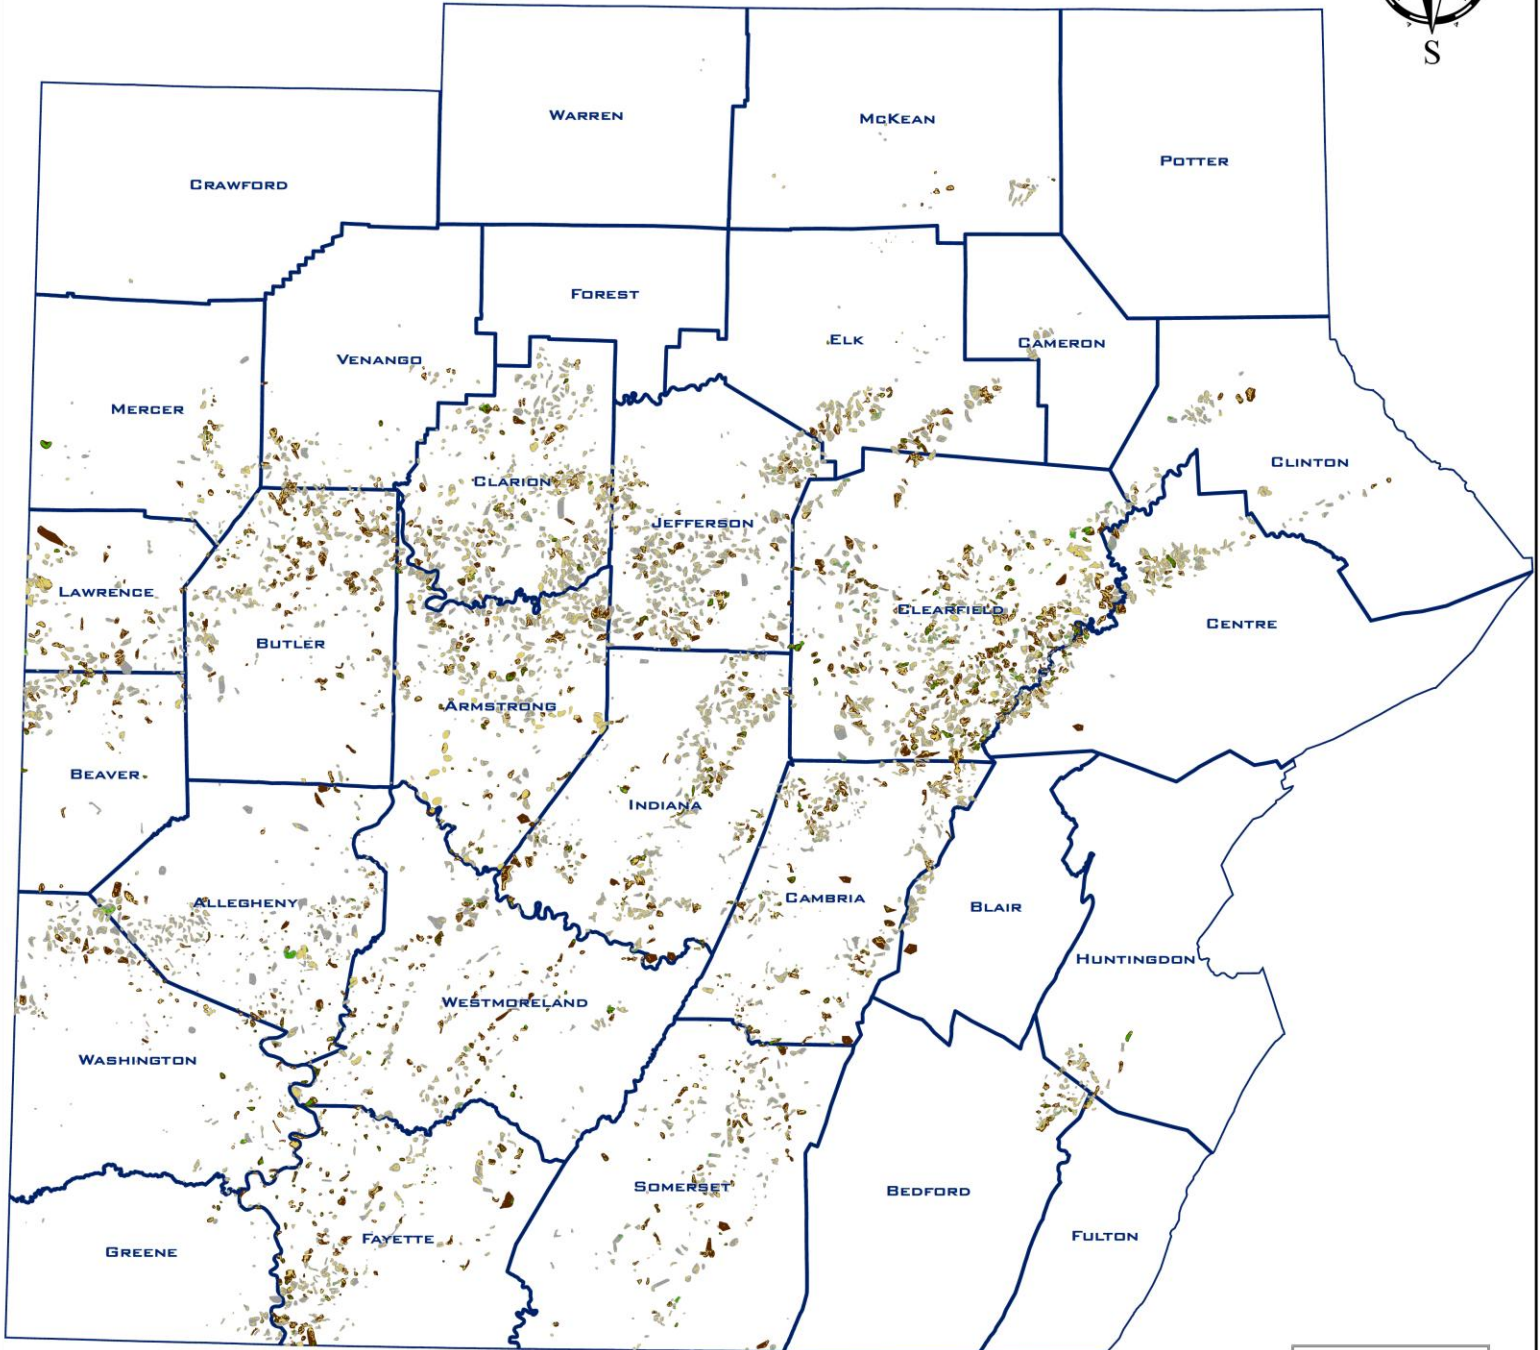

# MAP B PENNSYLVANIA BITUMINOUS ABANDONED MINE LAND INVENTORY

MAP LEGEND	
	AMLS P1 & P2 INVENTORY
	STATE INVENTORY
	UNRECLAIMED FEATURE
	RECLAIMED FEATURE
	COUNTY

**pennsylvania**

Department of Environmental Protection  
Bureau of Abandoned Mine Reclamation